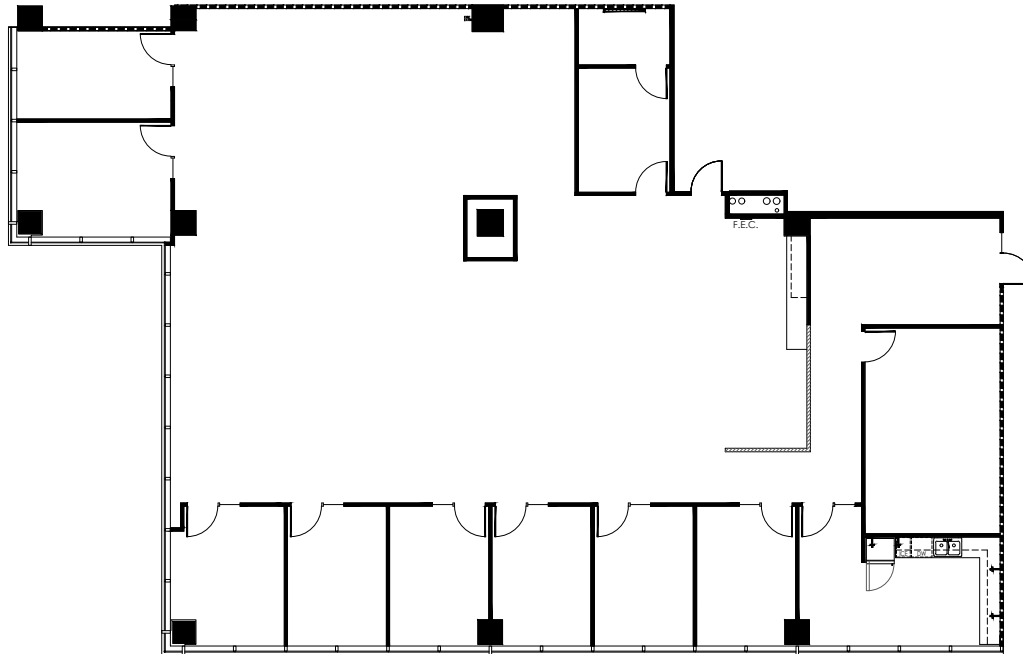

# SUITE

# 330

6,071  
RSF

3RD FLOOR KEY PLAN