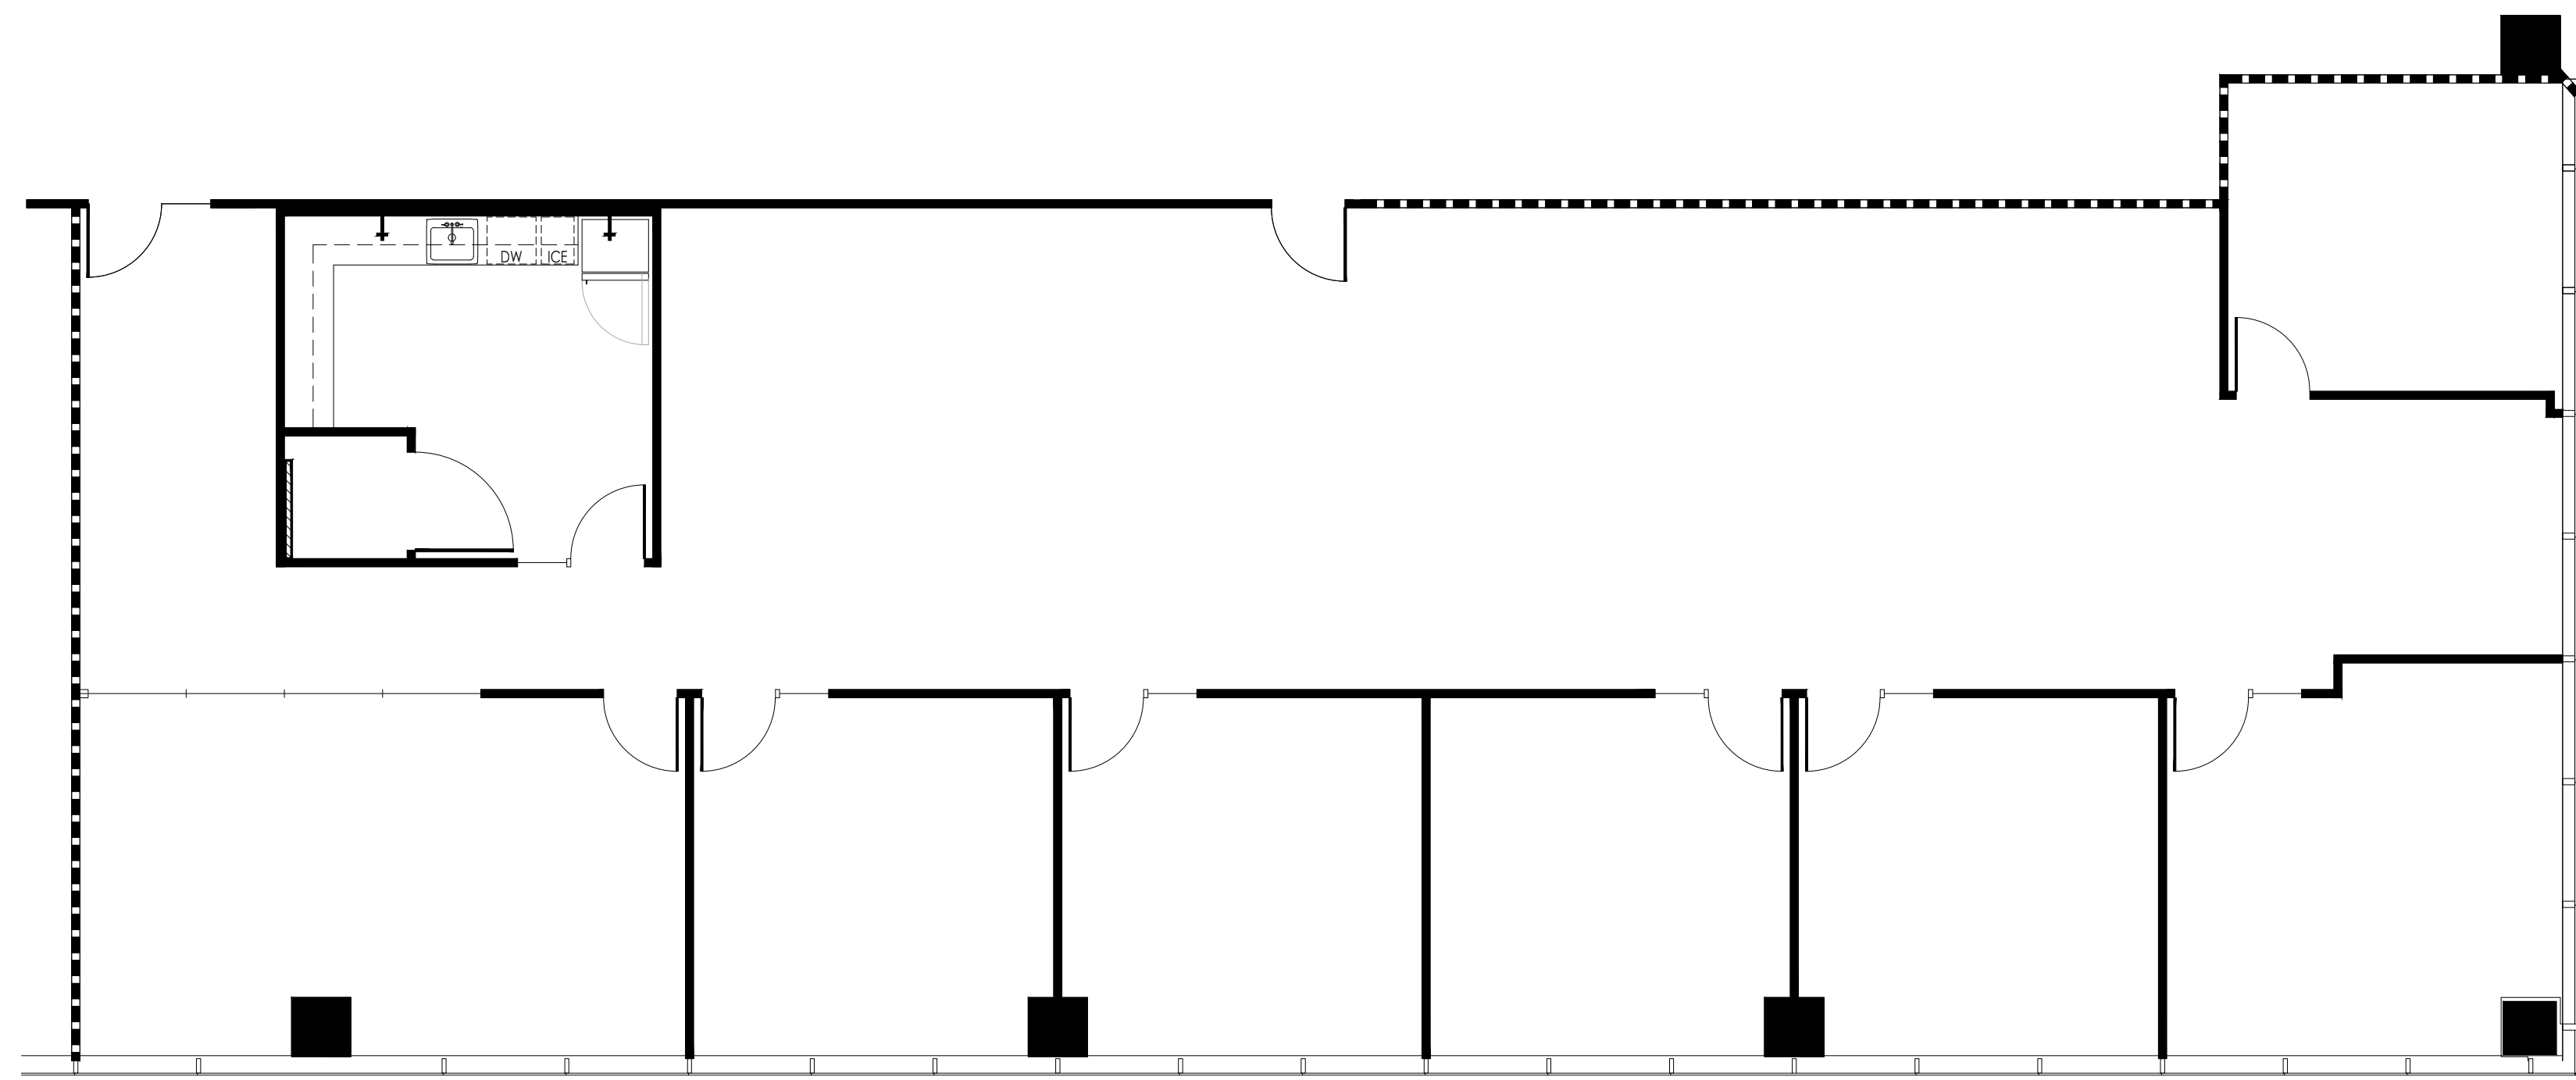

TOLLWAY PLAZA

Tollway Plaza North - 16000 Dallas Parkway, Dallas, TX 75248

SUITE

575

4,583 RSF

5TH FLOOR KEY PLAN

Shannon Brown

+1 214 979 6311