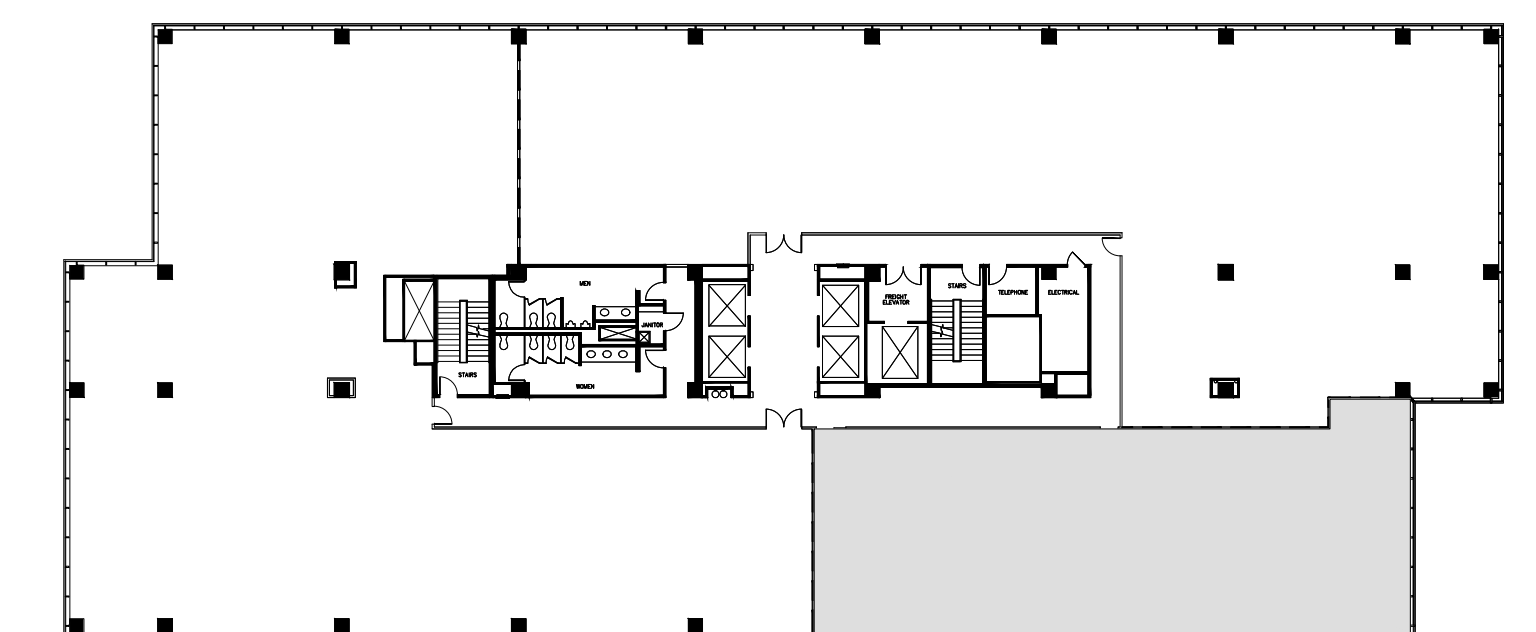

TOLLWAY PLAZA

Tollway Plaza North - 16000 Dallas Parkway, Dallas, TX 75248

SUITE

575

4,583 RSF

5TH FLOOR KEY PLAN

Shannon Brown

+1 214 979 6311